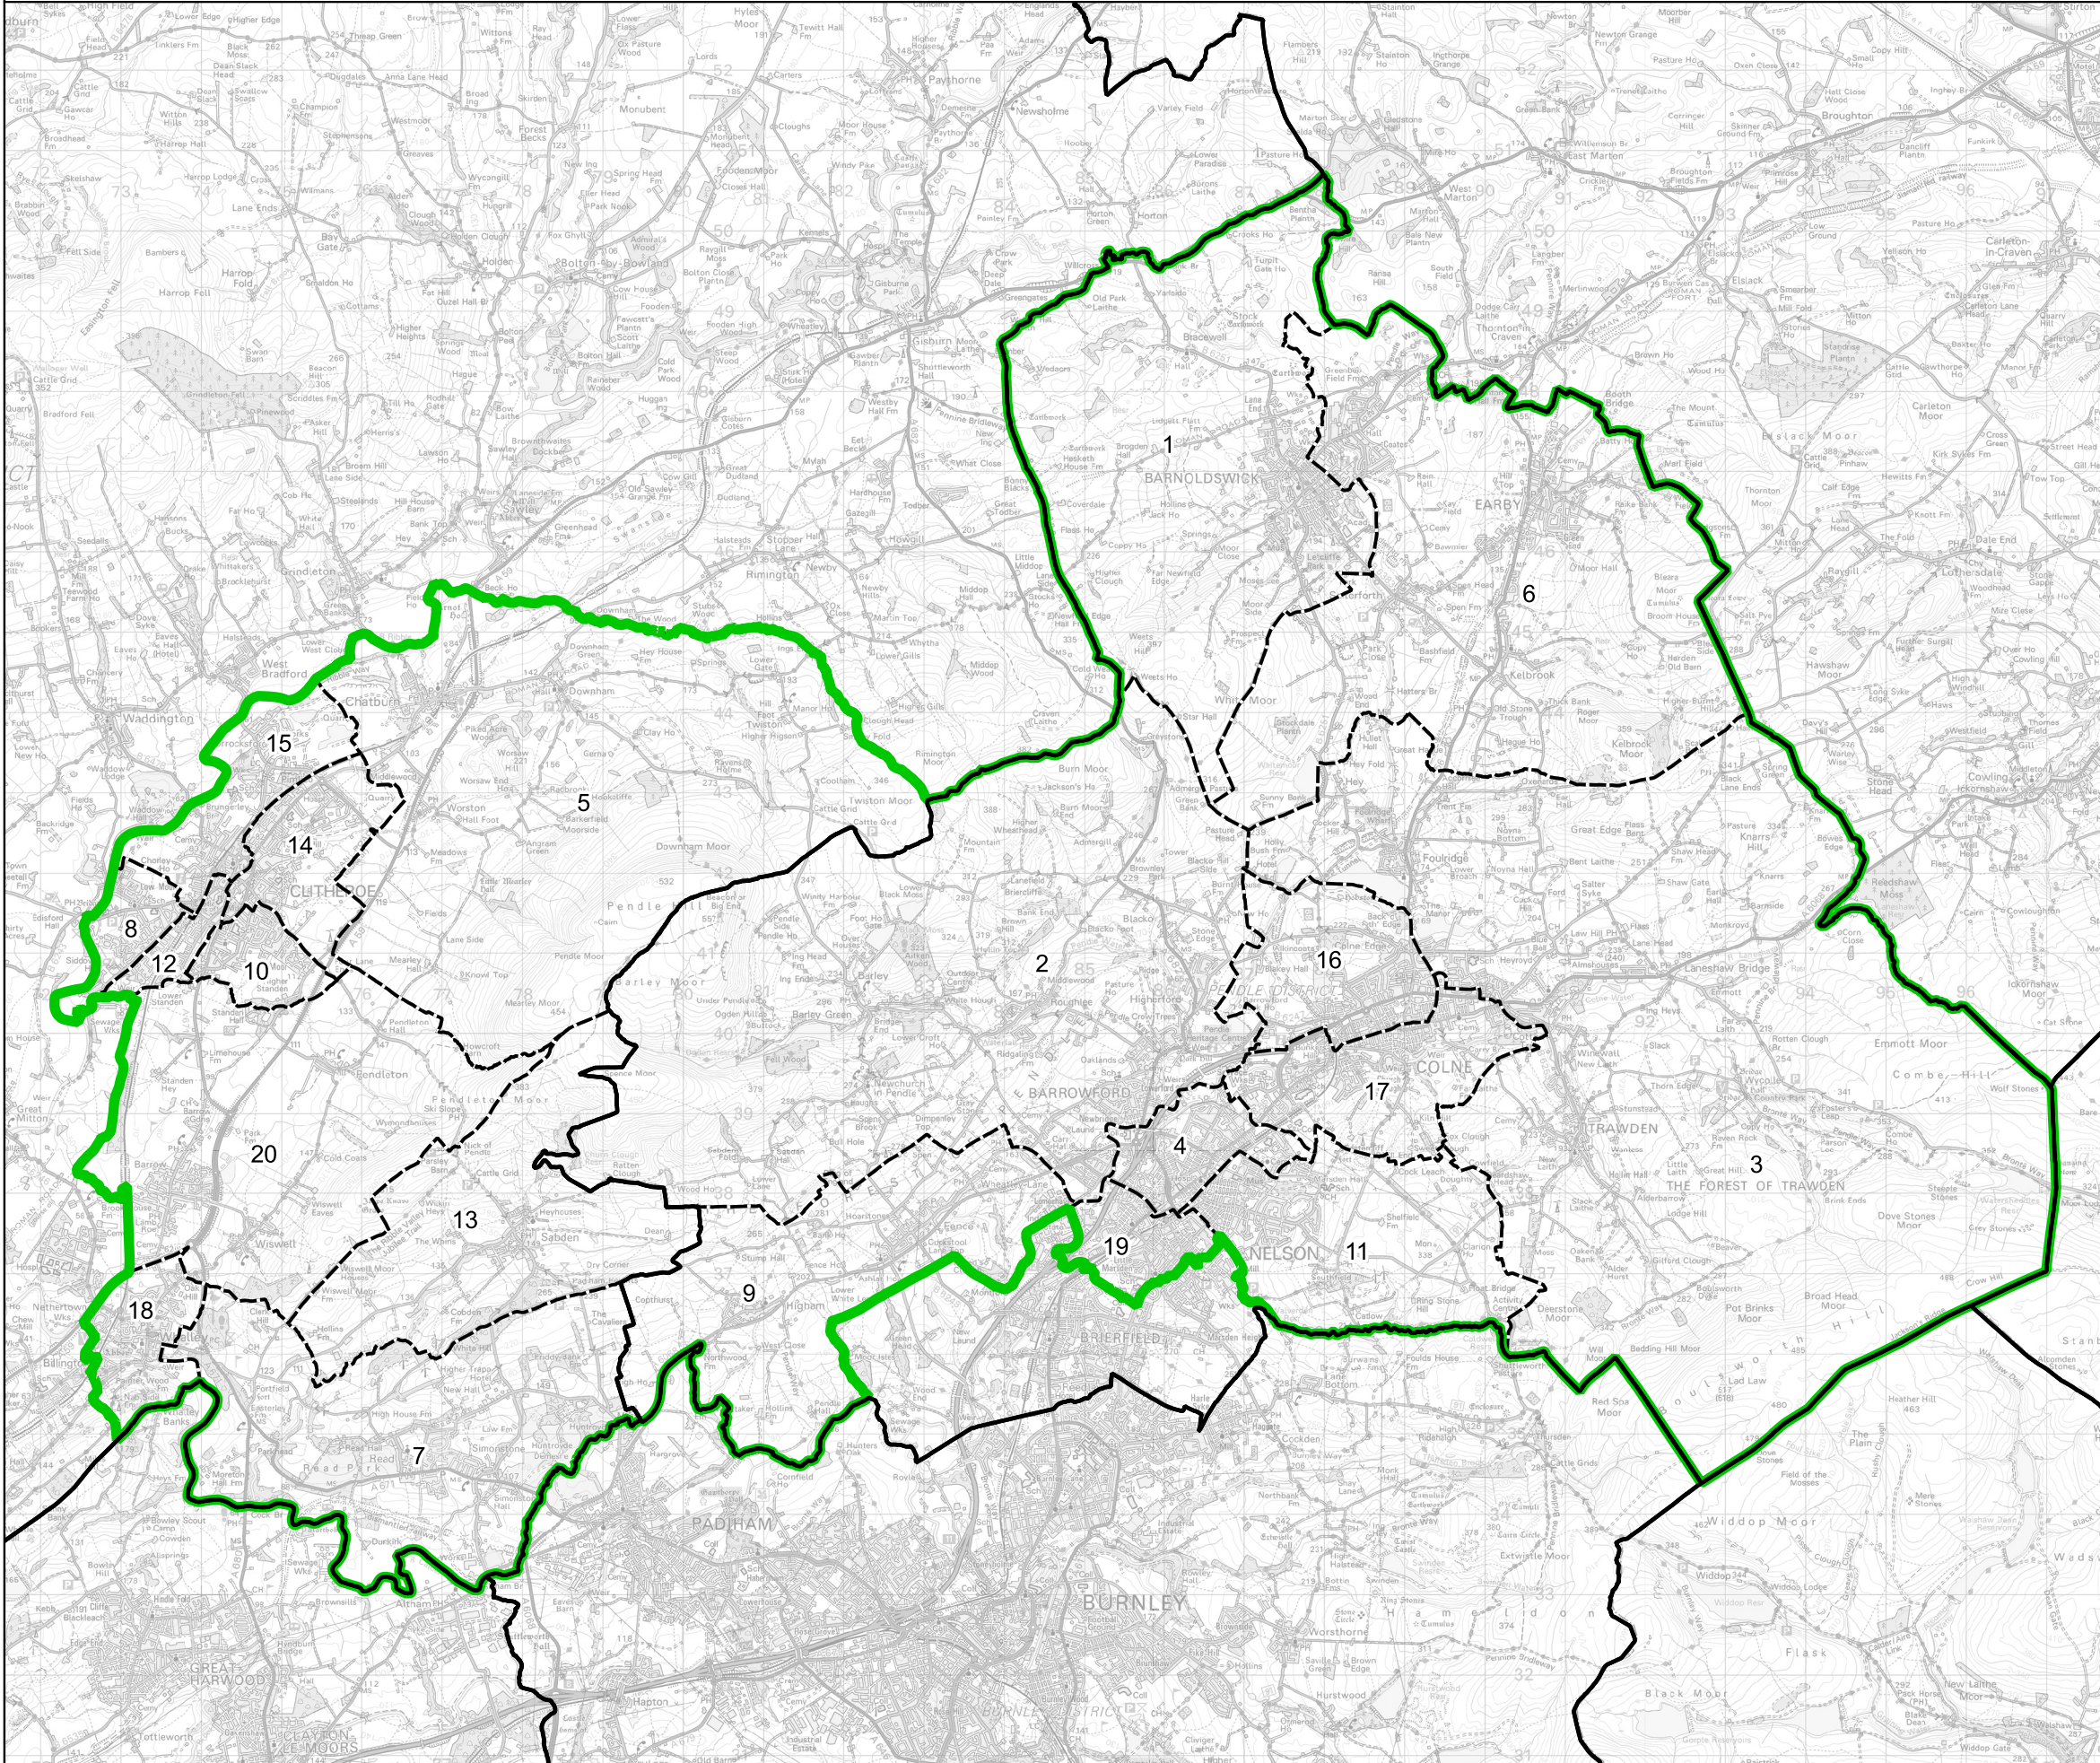

Boundary Commission for England - Final Recommendations for the North West Region

Pendle and Clitheroe County Constituency - Electorate 76,941

Wards:

- 1 Barnoldswick
- 2 Barrowford & Pendleside
- 3 Boulsworth & Foulridge
- 4 Bradley
- 5 Chatburn
- 6 Earby & Coates
- 7 East Whalley, Read & Simonstone
- 8 Edisford & Low Moor
- 9 Fence & Higham
- 10 Littlemoor
- 11 Marsden & Southfield
- 12 Primrose
- 13 Sabden
- 14 Salthill
- 15 St. Mary's
- 16 Vivary Bridge
- 17 Waterside & Horsfield
- 18 Whalley & Painter Wood
- 19 Whitefield & Walverden
- 20 Wiswell & Barrow

Constituency
 Local Authorities
 Wards

0 1 2 km

© Crown copyright and database rights 2023 OS 100018289. You are permitted to use this data solely to enable you to respond to, or interact with, the organisation that provided you with the data. You are not permitted to copy, sub-licence, distribute or sell any of this data to third parties in any form. Third party rights to enforce the terms of this licence shall be reserved to OS.

Pendle and Clitheroe County Constituency